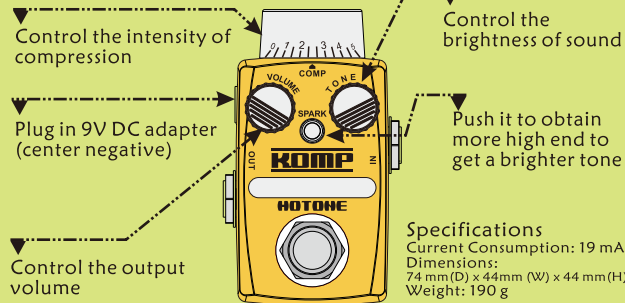

HOTONE

SKYLINE Series
Stompbox

KOMP

OPTO COMPRESSOR
Owner's Manual

THANK YOU FOR PURCHASING A HOTONE PRODUCT!

KOMP is an opto compressor stompbox for guitarists.
It has a round, smooth compressing quality
and keeps the original signal VERY clean!
It will make your guitar sing and shout!