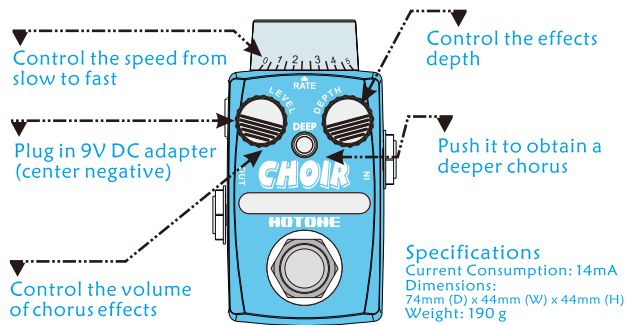

HOTONE

SKYLINE Series
Stompbox

CHOIR

ANALOG CHORUS

Owner's Manual

THANK YOU FOR PURCHASING A HOTONE PRODUCT!

CHOIR is an analog chorus stompbox for guitarists. It offers a classic authentic analog chorus sound, warm and pure, with liquid and lush tonal textures. Onboard controls let you adjust the depth and speed of your effect. Use the DEEP button to extend the ambience and drama of your tone.

www.hotoneaudio.com