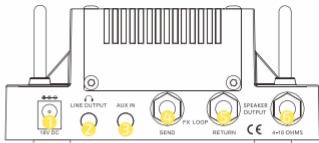

www.hotoneaudio.com

Front Panel

BRITISH INVASION

HOTONE

1. INPUT: 1/4" mono jack to plug in your guitar.
2. BASS: Controls the low frequency response.
3. MIDDLE: Controls the mid frequency response.
4. TREBLE: Controls the high frequency response.
5. GAIN: Controls the gain level.
6. VOLUME: Controls the output volume.

Rear Panel

1 18V DC:
Plug in 18V DC adapter (center negative).

2 PHONES/LINE OUTPUT:
1/8" stereo jack, for using headphones or recording.

3 AUX IN:
1/8" stereo jack, for connecting an external music player.

4 FX LOOP SEND:
1/4" mono jack, connect to your effects input jack.
(The Effects Loop is a patch point between the pre-amp and power amp).

5 FX LOOP RETURN:
1/4" mono jack, connect to your effects output jack.

Specifications

Power Output: 5 Watts

Dimensions: 128mm(W) \times 75mm(D) \times 59.5mm(H)

Weight: 520 g

www.hotoneaudio.com